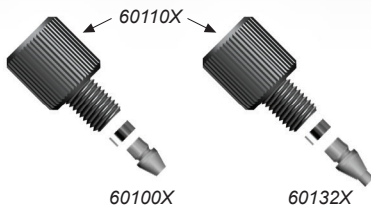

Economical!

PEEK™ Ultra High Pressure Fingertight Fittings

One-Piece Fittings

MOST POPULAR

66518-3

60126X

Two-Piece Fittings

Three-Piece Fittings

Cat. No.	Description	Pressure Rating	Qty
66518-3	10-32 PEEK One-Piece Fitting for 1/16" OD Tubing	12,000 psi	10
60126X	6-32 PEEK One-Piece Fitting for 1/32" OD Tubing	15,000 psi	10
55195X	10-32 Short PEEK Nut, with Ferrule for 1/16" OD Tubing	9,000 psi	10
55196X	10-32 Long PEEK Nut, with Ferrule for 1/16" OD Tubing	9,000 psi	10
55192X	PEEK Ferrule for 1/16" OD Tubing	9,000 psi	10
60110X	10-32 Nut for 1/16" OD Tubing	16,500 psi	10
60100X	PEEK Ferrule for 1/16" OD Tubing w/SS RIng	16,500 psi	10
60132X	PEEK Ferrule for 1/32" OD Tubing w/SS RIng	16,500 psi	10