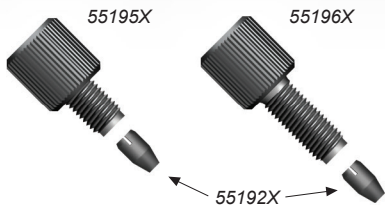

Economical!

PEEK™ Ultra High Pressure Fingertight Fittings

One-Piece Fittings

MOST POPULAR

66518-3

60126X

Two-Piece Fittings

Three-Piece Fittings

Cat. No.	Description	Pressure Rating	Qty
66518-3	10-32 PEEK One-Piece Fitting for 1/16" OD Tubing	12,000 psi	10
60126X	6-32 PEEK One-Piece Fitting for 1/32" OD Tubing	15,000 psi	10
55195X	10-32 Short PEEK Nut, with Ferrule for 1/16" OD Tubing	9,000 psi	10
55196X	10-32 Long PEEK Nut, with Ferrule for 1/16" OD Tubing	9,000 psi	10
55192X	PEEK Ferrule for 1/16" OD Tubing	9,000 psi	10
60110X	10-32 Nut for 1/16" OD Tubing	16,500 psi	10
60100X	PEEK Ferrule for 1/16" OD Tubing w/SS RIng	16,500 psi	10
60132X	PEEK Ferrule for 1/32" OD Tubing w/SS RIng	16,500 psi	10